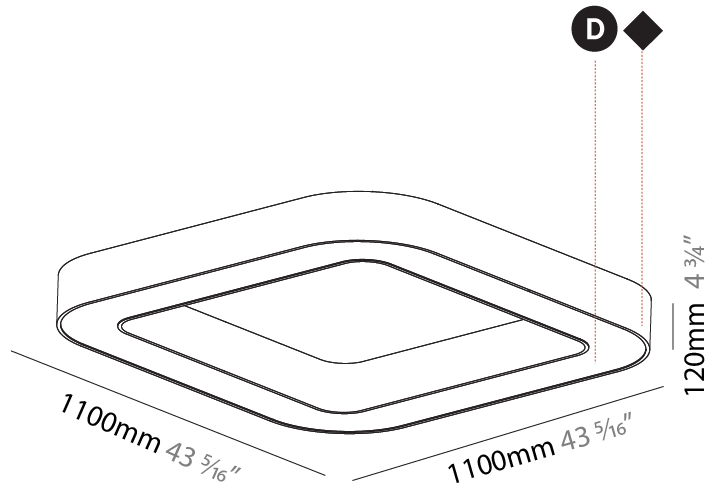

GENERAL

Series: Glorious
Subseries: Glorious Quantum
Brand: Prolight
Division: Architectural
Mounting Type: Surface
Mounting Location: Ceiling
Subcategory: Ambient

PHYSICAL

Shape: Square
Length (mm): 1100
Length (in): 43 5/16
Width (mm): 1100
Width (in): 43 5/16
Height (mm): 120
Height (in): 4 3/4
Light Distribution: Direct
Weight (kg): 14.2
Weight (lbs): 31.24
Diffuser: PMMA - Opal or Micro-Prism
Fixture Finish: SSR / BKV / CWI / CRY / HAB / UFT / ITA / RUA / FTG / MYG / LOD / PUS / FRO / FUP / KIA / POP / BLS / SPG / MEY / GOH / GUM / CHC / COM / ABZ / JAG / OBR / MOS / ROR
Fixture Material: Aluminum

ELECTRICAL

Lamp Type: LED (Zhaga Standard)
Input Wattage (W): 60
Total Output Wattage (W): 48 / 38.4 (3500K)
Dimming: Non-Dimming / Phase Dimming (120Vac only) / 0-10V Dimming
Driver Included: Yes
Driver Location: Integrated
Driver Type: Constant Current - 120 / 277Vac
Driver Class: Class 2
Input Voltage (V): 120 - 277
Constant Current (MA): 350 / 1200 (3500K)

LED

Color Temperature (°K): 3000 / 3500 / 4000
Max. Delivered Lumen (lm): 5540 / 5733 / 5850
CRI: >80 CRI
Efficiency (%): 65
Lamp Life (hrs): 50000

OPTICAL

RATINGS AND CERTIFICATIONS

Certified By: Certified for North American Standards
IP rating: IP20