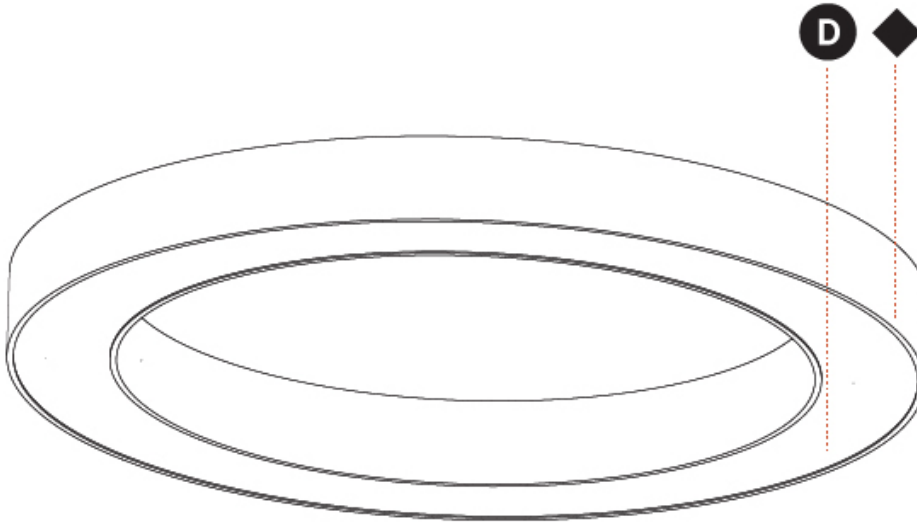

A32914-

PROJECT _____

TYPE _____

SPECIFIER _____

QUANTITY _____

DATE _____