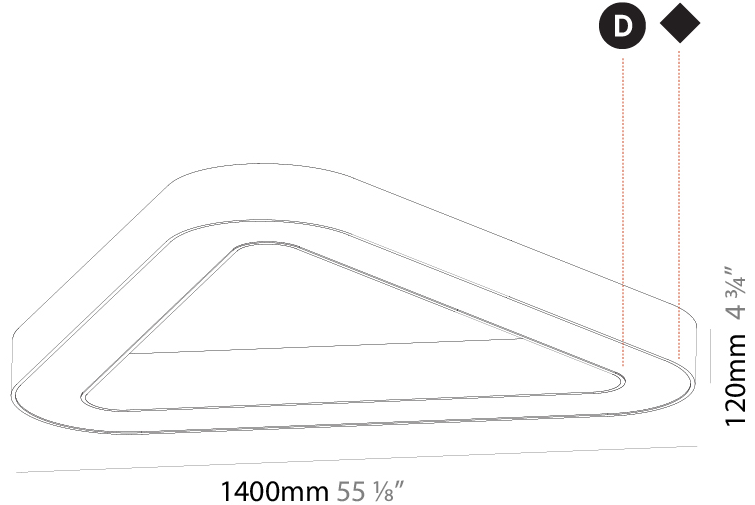

GENERAL

Series: Glorious
Subseries: Glorious Victory
Brand: Prolicht
Division: Architectural
Mounting Type: Surface
Mounting Location: Ceiling
Subcategory: Ambient

PHYSICAL

Shape: Abstract
Length (mm): 1400
Length (in): 55 1/8
Width (mm): 1400
Width (in): 55 1/8
Height (mm): 120
Height (in): 4 3/4
Light Distribution: Direct
Weight (kg): 15.2
Weight (lbs): 33.51
Diffuser: PMMA - Opal or Micro-Prism
Fixture Finish: SSR / BKV / CWI / CRY / HAB / UFT / ITA / RUA / FTG / MYG / LOD / PUS / FRO / FUP / KIA / POP / BLS / SPG / MEY / GOH / GUM / CHC / COM / ABZ / JAG / OBR / MOS / ROR
Fixture Material: Aluminum

ELECTRICAL

Lamp Type: LED (Zhaga Standard)
Input Wattage (W): 60
Total Output Wattage (W): 48 / 38.4 (3500K)
Dimming: Non-Dimming / Phase Dimming (120Vac only) / 0-10V Dimming
Driver Included: Yes
Driver Location: Integrated
Driver Type: Constant Current - 120 / 277Vac
Driver Class: Class 2
Input Voltage (V): 120 - 277
Constant Current (MA): 350 / 1200 (3500K)

LED

Color Temperature (°K): 3000 / 3500 / 4000
Max. Delivered Lumen (lm): 5540 / 5733 / 5850
CRI: >80 CRI
Efficiency (%): 65
Lamp Life (hrs): 50000

OPTICAL

RATINGS AND CERTIFICATIONS

Certified By: Certified for North American Standards
IP rating: IP20