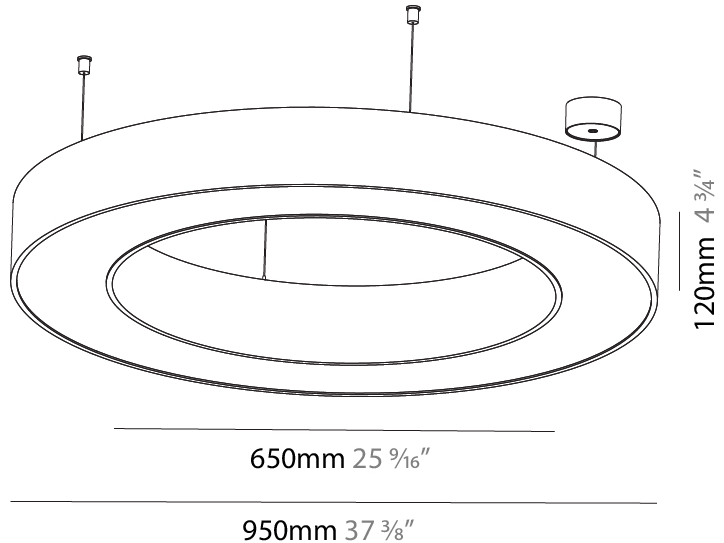

GENERAL

Series: Glorious
Subseries: Glorious
Brand: Prolight
Division: Architectural
Mounting Type: Suspension
Mounting Location: Ceiling
Subcategory: Ambient

PHYSICAL

Shape: Round
Diameter (mm): 950
Diameter (in): 37 ³/₈
Height (mm): 120
Height (in): 4 ³/₄
Max. Overall Height (mm): 2120
Max. Overall Height (in): 83 ⁷/₁₆
Light Distribution: Direct / Indirect
Weight (kg): 10.395
Weight (lbs): 22.92
Diffuser: [PMMA - Opal or Micro-Prism](#)
Fixture Finish: [SSR / BKV / CWI / CRY / HAB / UFT / ITA / RUA / FTG / MYG / LOD / PUS / FRO / FUP / KIA / POP / BLS / SPG / MEY / GOH / GUM / CHC / COM / ABZ / JAG / OBR / MOS / ROR](#)
Fixture Material: Aluminum

ELECTRICAL

Lamp Type: LED (Zhaga Standard)
Input Wattage (W): 58.5
Total Output Wattage (W): 52 / 41.6 (3500K)
Dimming: [Non-Dimming / Phase Dimming (120Vac only) / 0-10V Dimming](#)
Driver Included: Yes
Driver Location: Integrated
Driver Type: Constant Current
Driver Class: Class 2
Input Voltage (V): 120 - 277
Constant Current (MA): 350 / 900/400 (3500K)

LED

[Color Temperature (°K): 3000 / 3500 / 4000](#)
Max. Delivered Lumen (lm): 4150 / 4302 / 4390 Direct / 1850/ 1911 / 150
CRI: >80 CRI
Efficiency (%): 69
Lamp Life (hrs): 50000

OPTICAL

RATINGS AND CERTIFICATIONS

Certified By: Certified for North American Standards
IP rating: IP20

PROJECT _____
TYPE _____
SPECIFIER _____
QUANTITY _____
DATE _____