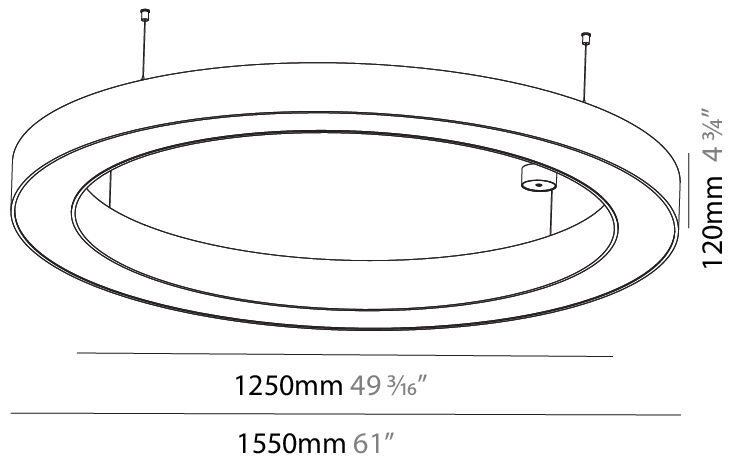

GENERAL

Series: Glorious
Subseries: Glorious
Brand: Prolicht
Division: Architectural
Mounting Type: Suspension
Mounting Location: Ceiling
Subcategory: Ambient

PHYSICAL

Shape: Round
Diameter (mm): 1550
Diameter (in): 61
Height (mm): 120
Height (in): 4 ¾
Max. Overall Height (mm): 2120
Max. Overall Height (in): 83 7/16
Light Distribution: Direct
Weight (kg): 16.737
Weight (lbs): 36.82
Diffuser: PMMA - Opal or Micro-Prism
Fixture Finish: SSR / BKV / CWI / CRY / HAB / UFT / ITA / RUA / FTG / MYG / LOD / PUS / FRO / FUP / KIA / POP / BLS / SPG / MEY / GOH / GUM / CHC / COM / ABZ / JAG / OBR / MOS / ROR
Fixture Material: Aluminum

ELECTRICAL

Lamp Type: LED (Zhaga Standard)
Input Wattage (W): 75
Total Output Wattage (W): 60 / 48 (3500K)
Dimming: Non-Dimming / Phase Dimming (120Vac only) / 0-10V Dimming
Driver Included: Yes
Driver Location: Integrated
Driver Type: Constant Current
Driver Class: Class 2
Input Voltage (V): 120 - 277
Constant Current (MA): 350 / 700/800 (3500K)

LED

Color Temperature (°K): 3000 / 3500 / 4000
Max. Delivered Lumen (lm): 6920 / 7164 / 7310
CRI: >80 CRI
Efficiency (%): 0.65
Lamp Life (hrs): 50000

OPTICAL

RATINGS AND CERTIFICATIONS

Certified By: Certified for North American Standards
IP rating: IP20

PROJECT _____
TYPE _____
SPECIFIER _____
QUANTITY _____
DATE _____