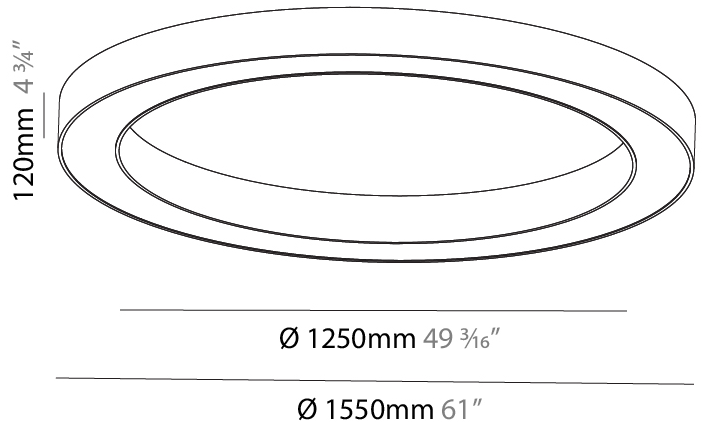

1. To build a product code in our configurator select the specify button on the base model # product page
2. To build a manual product code on this datasheet choose from the options listed below in blue font and add the suffix to the base model #

GENERAL

Series: Glorious
Subseries: Glorious
Brand: Prolight
Division: Architectural
Mounting Type: Surface
Mounting Location: Ceiling
Subcategory: Ambient

PHYSICAL

Shape: Round
Diameter (mm): 1550
Diameter (in): 61
Height (mm): 120
Height (in): 4 3/4
Light Distribution: Direct
Weight (kg): 15.706
Weight (lbs): 34.55
Diffuser: PMMA - Opal or Micro-Prism
Fixture Finish: SSR / BKV / CWI / CRY / HAB / UFT / ITA / RUA / FTG / MYG / LOD / PUS / FRO / FUP / KIA / POP / BLS / SPG / MEY / GOH / GUM / CHC / COM / ABZ / JAG / OBR / MOS / ROR
Fixture Material: Aluminum

ELECTRICAL

Lamp Type: LED (Zhaga Standard)
Input Wattage (W): 75
Total Output Wattage (W): 60 / 48 (3500K)
Dimming: Non-Dimming / Phase Dimming (120Vac only) / 0-10V Dimming
Driver Included: Yes
Driver Location: Integrated
Driver Type: Constant Current - 120 / 277Vac
Driver Class: Class 2
Input Voltage (V): 120 - 277
Constant Current (MA): 350 / 700/800 (3500K)

LED

Color Temperature (°K): 3000 / 3500 / 4000
Max. Delivered Lumen (lm): 6920 / 7164 / 7310
CRI: >80 CRI
Efficiency (%): 65
Lamp Life (hrs): 50000

OPTICAL

RATINGS AND CERTIFICATIONS

Certified By: Certified for North American Standards
IP rating: IP20