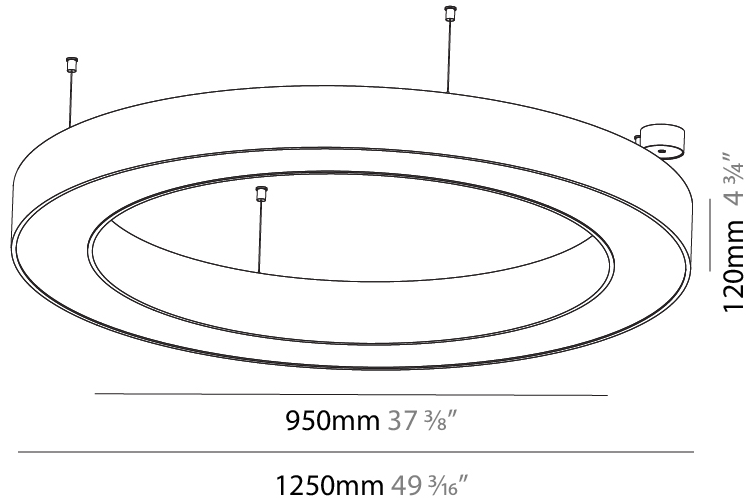

GENERAL

Series: Glorious
Subseries: Glorious
Brand: Prolight
Division: Architectural
Mounting Type: Suspension
Mounting Location: Ceiling
Subcategory: Ambient

PHYSICAL

Shape: Round
Diameter (mm): 1250
Diameter (in): 49 ³/₁₆
Height (mm): 120
Height (in): 4 ³/₄
Max. Overall Height (mm): 2120
Max. Overall Height (in): 83 ⁷/₁₆
Light Distribution: Direct
Weight (kg): 12.847
Weight (lbs): 28.26
Diffuser: PMMA - Opal or Micro-Prism
Fixture Finish: SSR / BKV / CWI / CRY / HAB / UFT / ITA / RUA / FTG / MYG / LOD / PUS / FRO / FUP / KIA / POP / BLS / SPG / MEY / GOH / GUM / CHC / COM / ABZ / JAG / OBR / MOS / ROR
Fixture Material: Aluminum

ELECTRICAL

Lamp Type: LED (Zhaga Standard)
Input Wattage (W): 60
Total Output Wattage (W): 48 / 38.4 (3500K)
Dimming: Non-Dimming / Phase Dimming (120Vac only) / 0-10V Dimming
Driver Included: Yes
Driver Location: Integrated
Driver Type: Constant Current
Driver Class: Class 2
Input Voltage (V): 120 - 277
Constant Current (MA): 350 / 1200 (3500K)

LED

Color Temperature (°K): 3000 / 3500 / 4000
Max. Delivered Lumen (lm): 5540 / 5733 / 5850
CRI: >80 CRI
Efficiency (%): 0.65
Lamp Life (hrs): 50000

OPTICAL

RATINGS AND CERTIFICATIONS

Certified By: Certified for North American Standards
IP rating: IP20